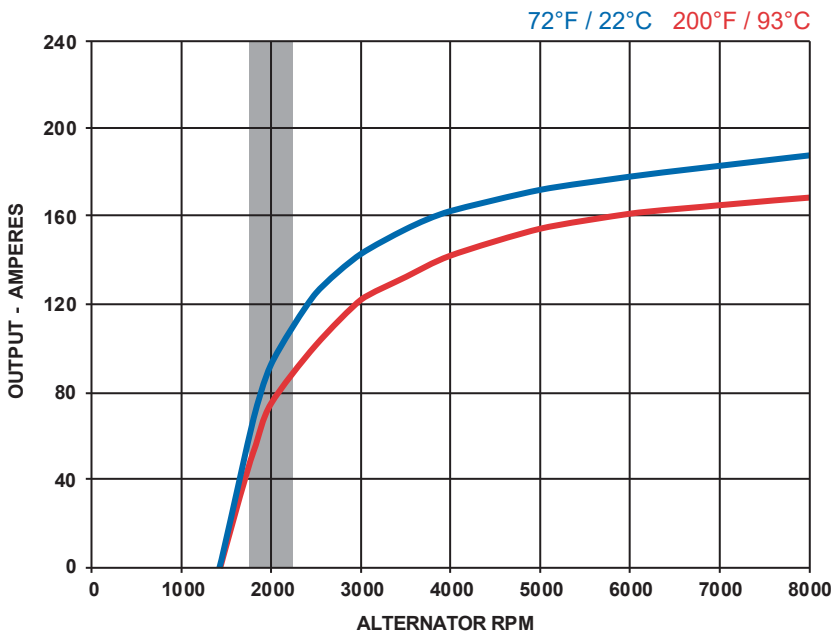

Dimensions Linear measure listed as mm[in].

**Performance**

Performance curve measurements are taken at the listed ambient temperature with a stabilized machine temperature as per SAE J56. The shaded area highlights output available at typical engine idle alternator speed.