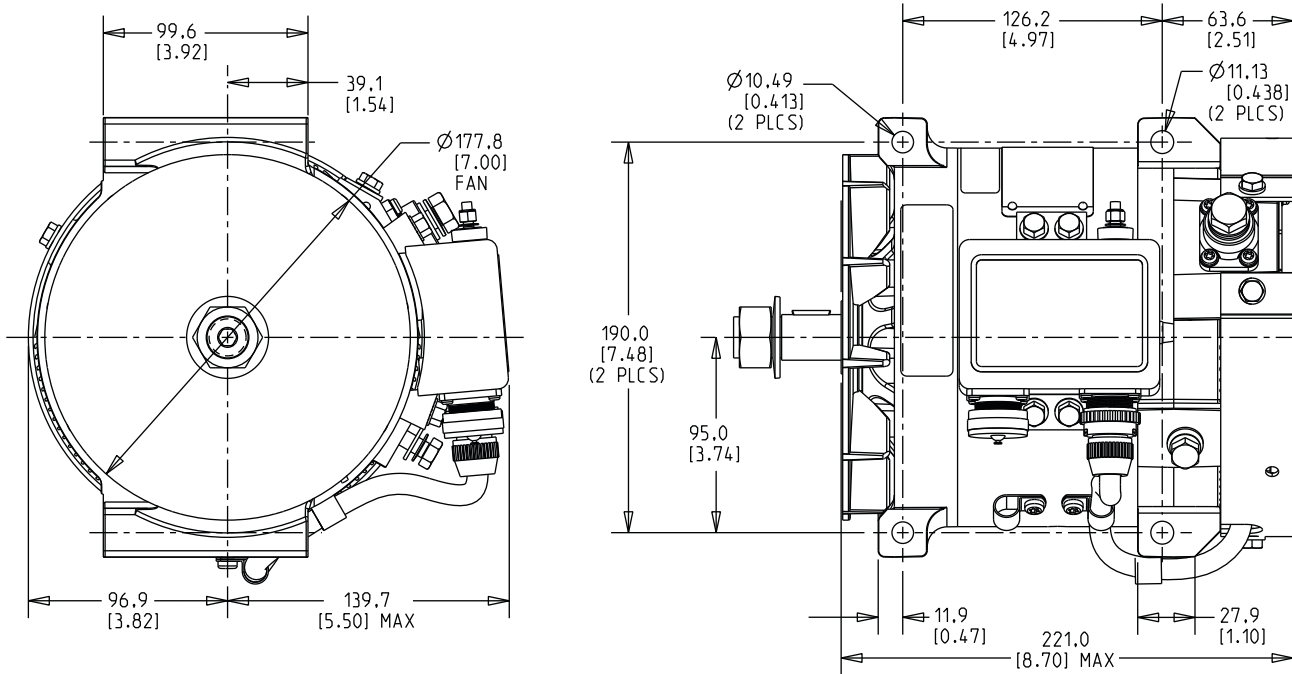

Dimensions Linear measure listed as mm[in].

**Performance**

Performance curve measurements are taken at the listed ambient temperature with a stabilized machine temperature as per SAE J56. The shaded area highlights output available at typical engine idle alternator speed.