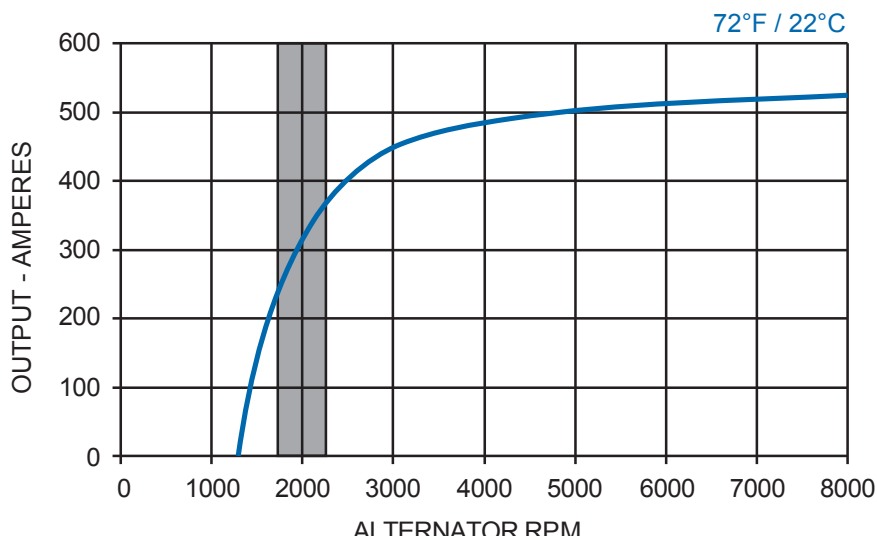

Alternator Specifications

Dimensions Linear measure listed as mm[in].

Performance

C.E. Niehoff & Co.
2021 Lee St.
Evanston, IL 60202 USA
1-847-866-6030
sales@ceniehoff.com
www.ceniehoff.com

C.E. Niehoff & Co., Ltd.
No. 7 Peregrine Place
Moss Side, Leyland
Preston PR25 3EY UK
(44) 1772 459 777
info@niehoff.co.uk

Service
1-800-NIEHOFF (643-4633)
service@ceniehoff.com

Performance curve measurements are taken at the listed ambient temperature with a stabilized machine temperature as per SAE J56. The shaded area highlights output available at typical engine idle alternator speed.