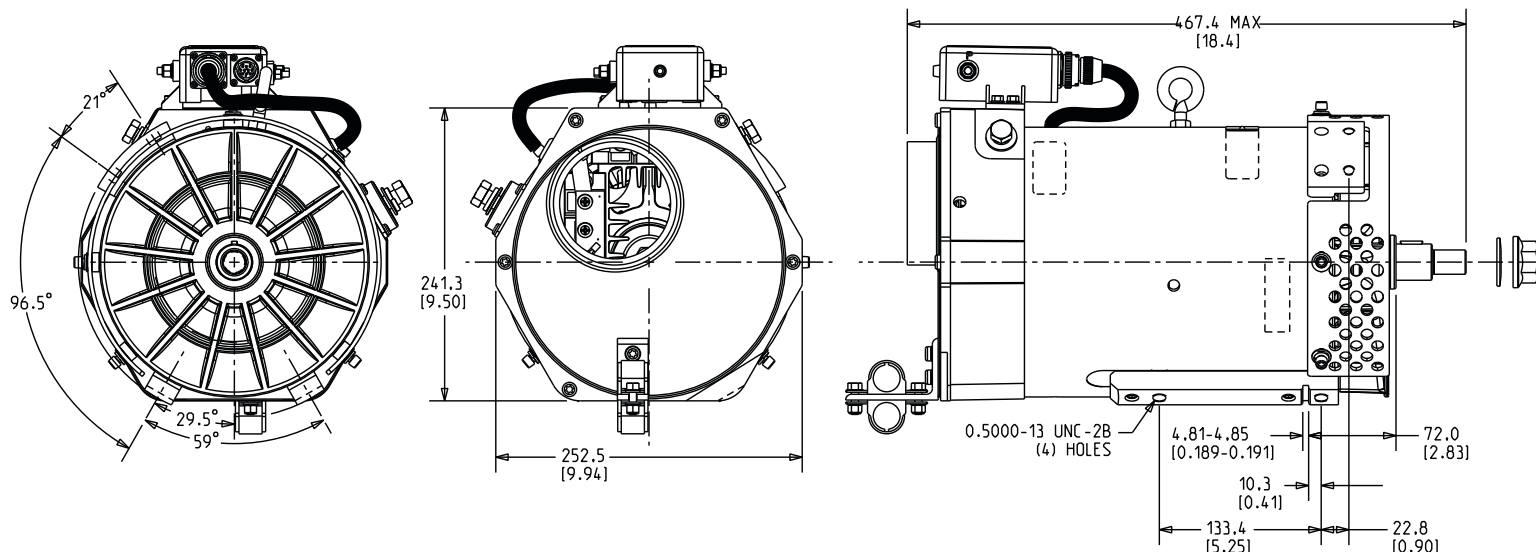

Alternator Specifications

Dimensions Linear measure listed as mm[in].

Performance

C.E. Niehoff & Co.
2021 Lee St.
Evanston, IL 60202 USA
1-847-866-6030
sales@ceniehoff.com
www.ceniehoff.com

C.E. Niehoff & Co., Ltd.
No. 7 Peregrine Place
Moss Side, Leyland
Preston PR25 3EY UK
(44) 1772 459 777
info@niehoff.co.uk

Service
1-800-NIEHOFF (643-4633)
service@ceniehoff.com

Performance curve measurements are taken at the listed ambient temperature with a stabilized machine temperature as per SAE J56. The shaded area highlights output available at typical engine idle alternator speed.