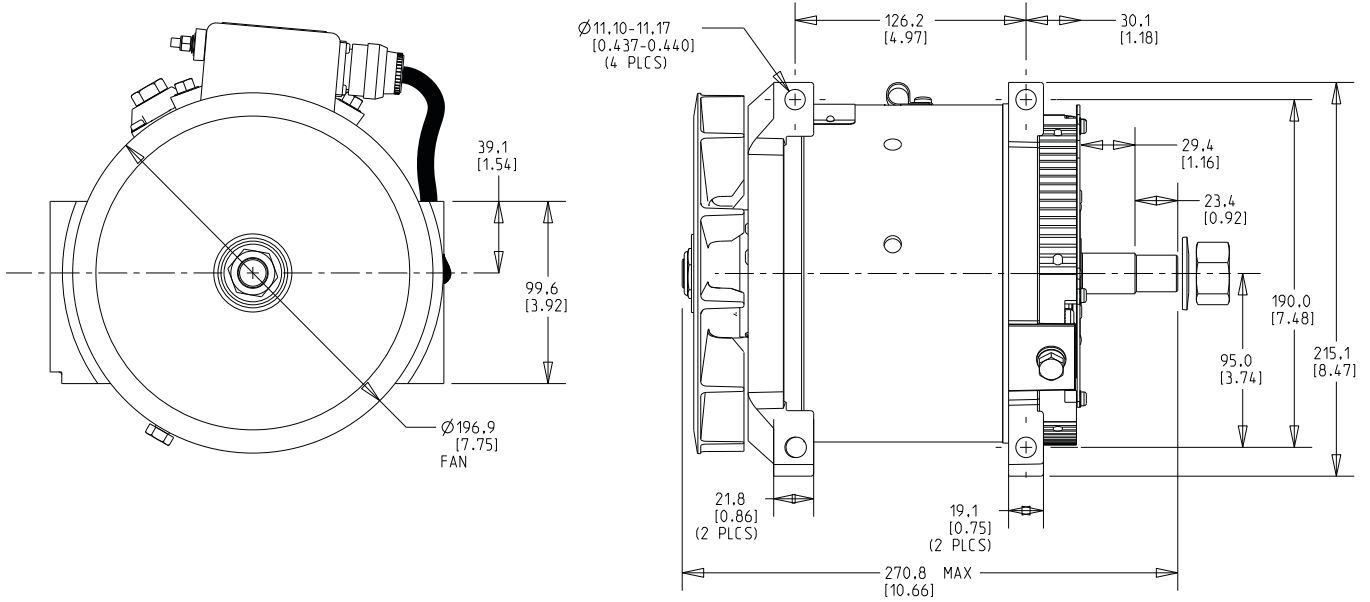

Dimensions Linear measure listed as mm[in].

Performance

C.E. Niehoff & Co.
2021 Lee St.
Evanston, IL 60202 USA
1-847-866-6030
sales@ceniehoff.com
www.ceniehoff.com

C.E. Niehoff & Co., Ltd.
No. 7 Peregrine Place
Moss Side, Leyland
Preston PR25 3EY UK
(44) 1772 459 777
info@niehoff.co.uk

Service
1-800-NIEHOFF (643-4633)
service@ceniehoff.com

Performance curve measurements are taken at the listed ambient temperature with a stabilized machine temperature as per SAE J56. The shaded area highlights output available at typical engine idle alternator speed.