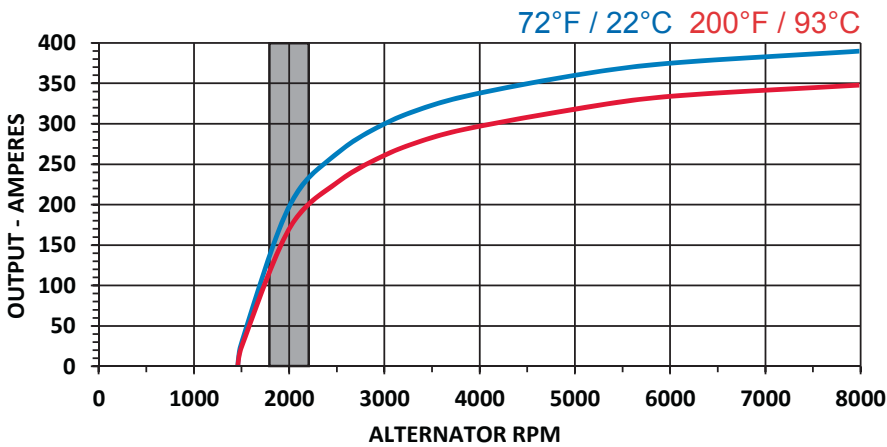

Dimensions Linear measure listed as mm[in].

Performance

C.E. Niehoff & Co.
2021 Lee St.
Evanston, IL 60202 USA
1-847-866-6030
sales@ceniehoff.com
www.ceniehoff.com

C.E. Niehoff & Co., Ltd.
No. 7 Peregrine Place
Moss Side, Leyland
Preston PR25 3EY UK
(44) 1772 459 777
info@niehoff.co.uk

Service
1-800-NIEHOFF (643-4633)
service@ceniehoff.com

Performance curve measurements are taken at the listed ambient temperature with a stabilized machine temperature as per SAE J56. The shaded area highlights output available at typical engine idle alternator speed.