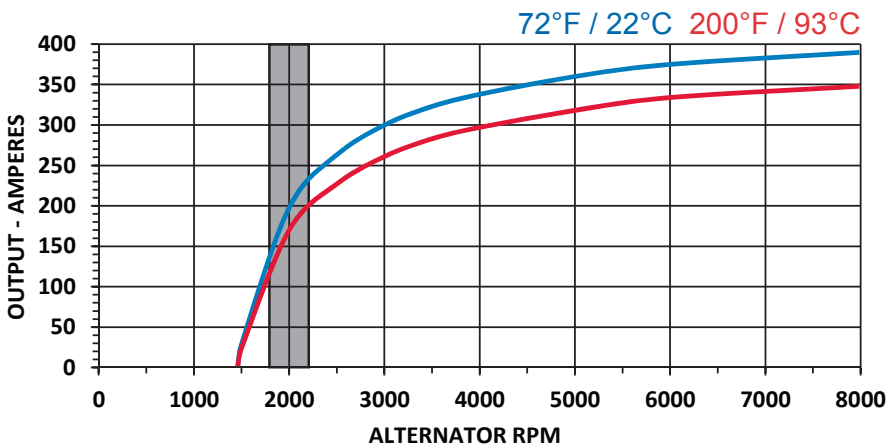

Alternator Specifications

Dimensions Linear measure listed as mm[in].

Performance

Performance curve measurements are taken at the listed ambient temperature with a stabilized machine temperature as per SAE J56. The shaded area highlights output available at typical engine idle alternator speed.