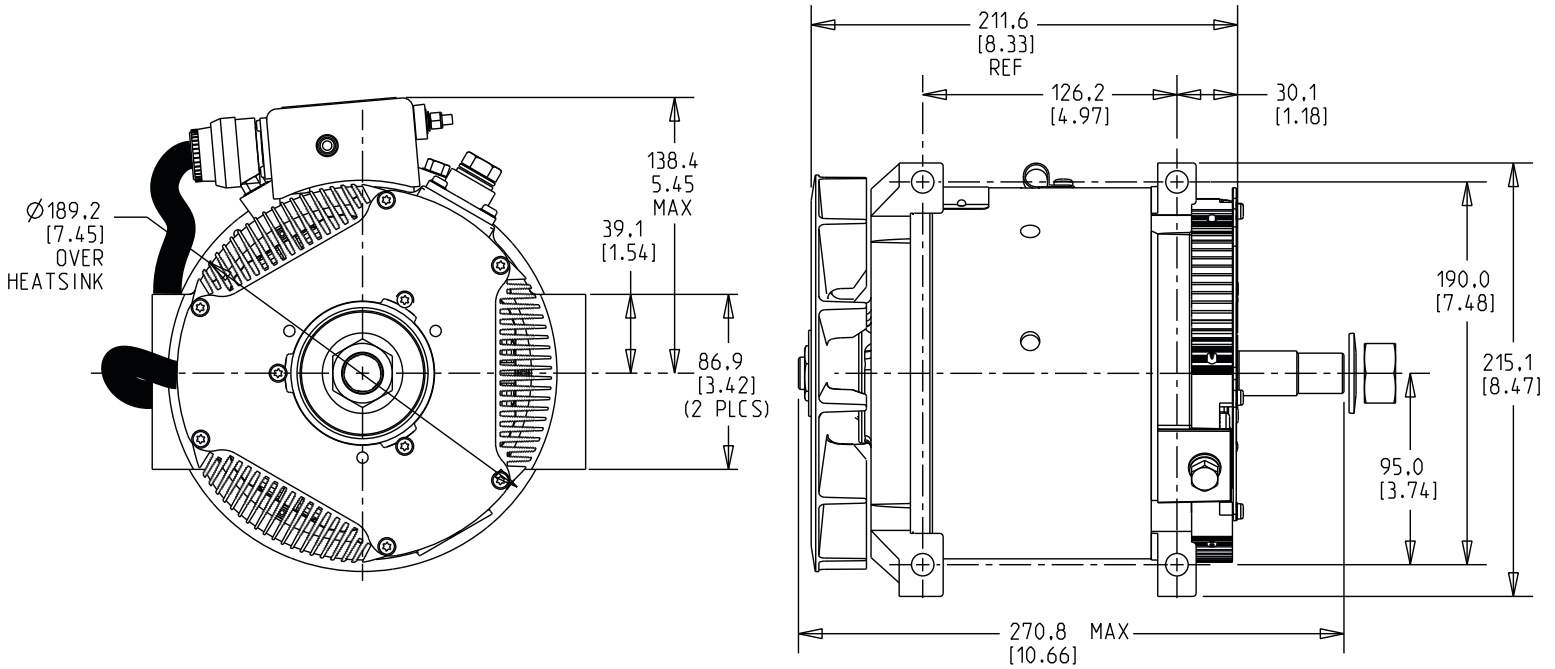

Alternator Specifications

Dimensions Linear measure listed as mm[in].

Performance

Performance curve measurements are taken at the listed ambient temperature with a stabilized machine temperature as per SAE J56. The shaded area highlights output available at typical engine idle alternator speed.