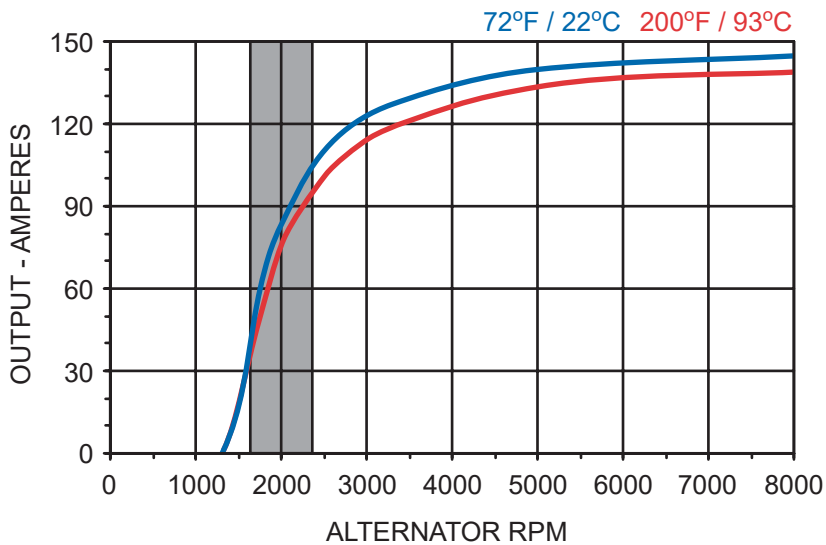

Dimensions Linear measure listed as mm[in].

Performance

C.E. Niehoff & Co.
2021 Lee St.
Evanston, IL 60202 USA
1-847-866-6030
sales@ceniehoff.com
www.ceniehoff.com

C.E. Niehoff & Co., Ltd.
3A Eaton Point, Eaton Ave
Buckshaw Village
Lancashire PR7 7NG UK
(44) 1772 459 777
info@niehoff.co.uk

Service
1-800-NIEHOFF (643-4633)
service@ceniehoff.com

Performance curve measurements are taken at the listed ambient temperature with a stabilized machine temperature as per SAE J56. The shaded area highlights output available at typical engine idle alternator speed.