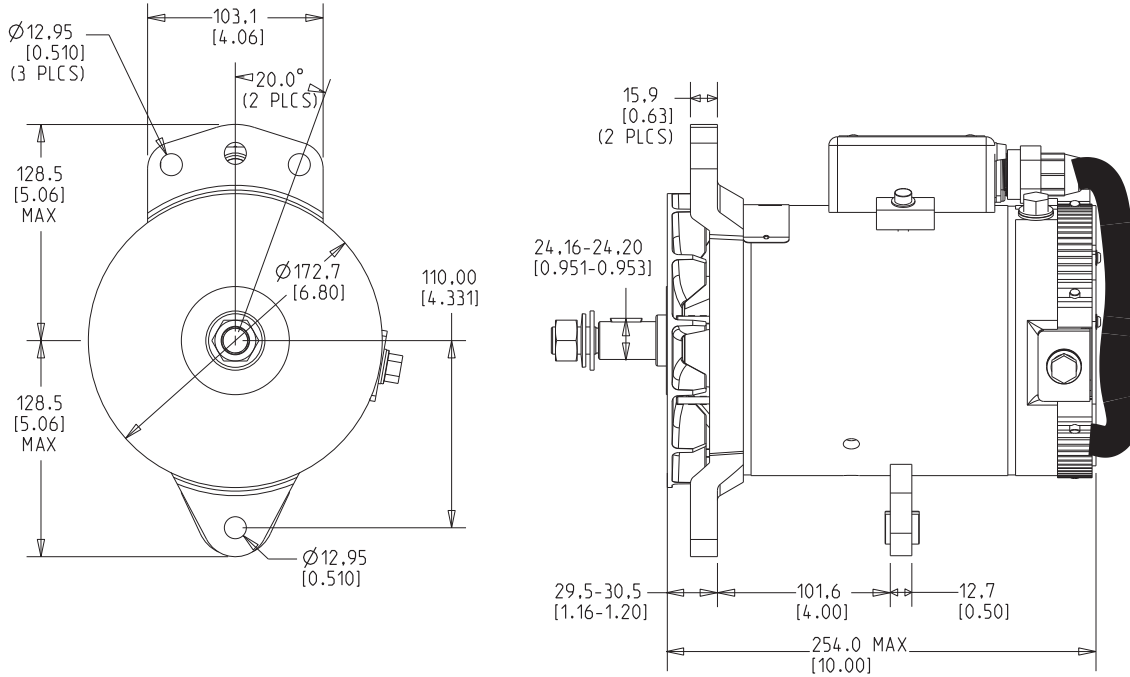

Dimensions Linear measure listed as mm[in].

Performance

C.E. Niehoff & Co.
2021 Lee St.
Evanston, IL 60202 USA
1-847-866-6030
sales@ceniehoff.com
www.ceniehoff.com

C.E. Niehoff & Co., Ltd.
3A Eaton Point, Eaton Ave
Buckshaw Village
Lancashire PR7 7NG UK
(44) 1772 459 777
info@niehoff.co.uk

Service
1-800-NIEHOFF (643-4633)
service@ceniehoff.com

Performance curve measurements are taken at the listed ambient temperature with a stabilized machine temperature as per SAE J56. The shaded area highlights output available at typical engine idle alternator speed.